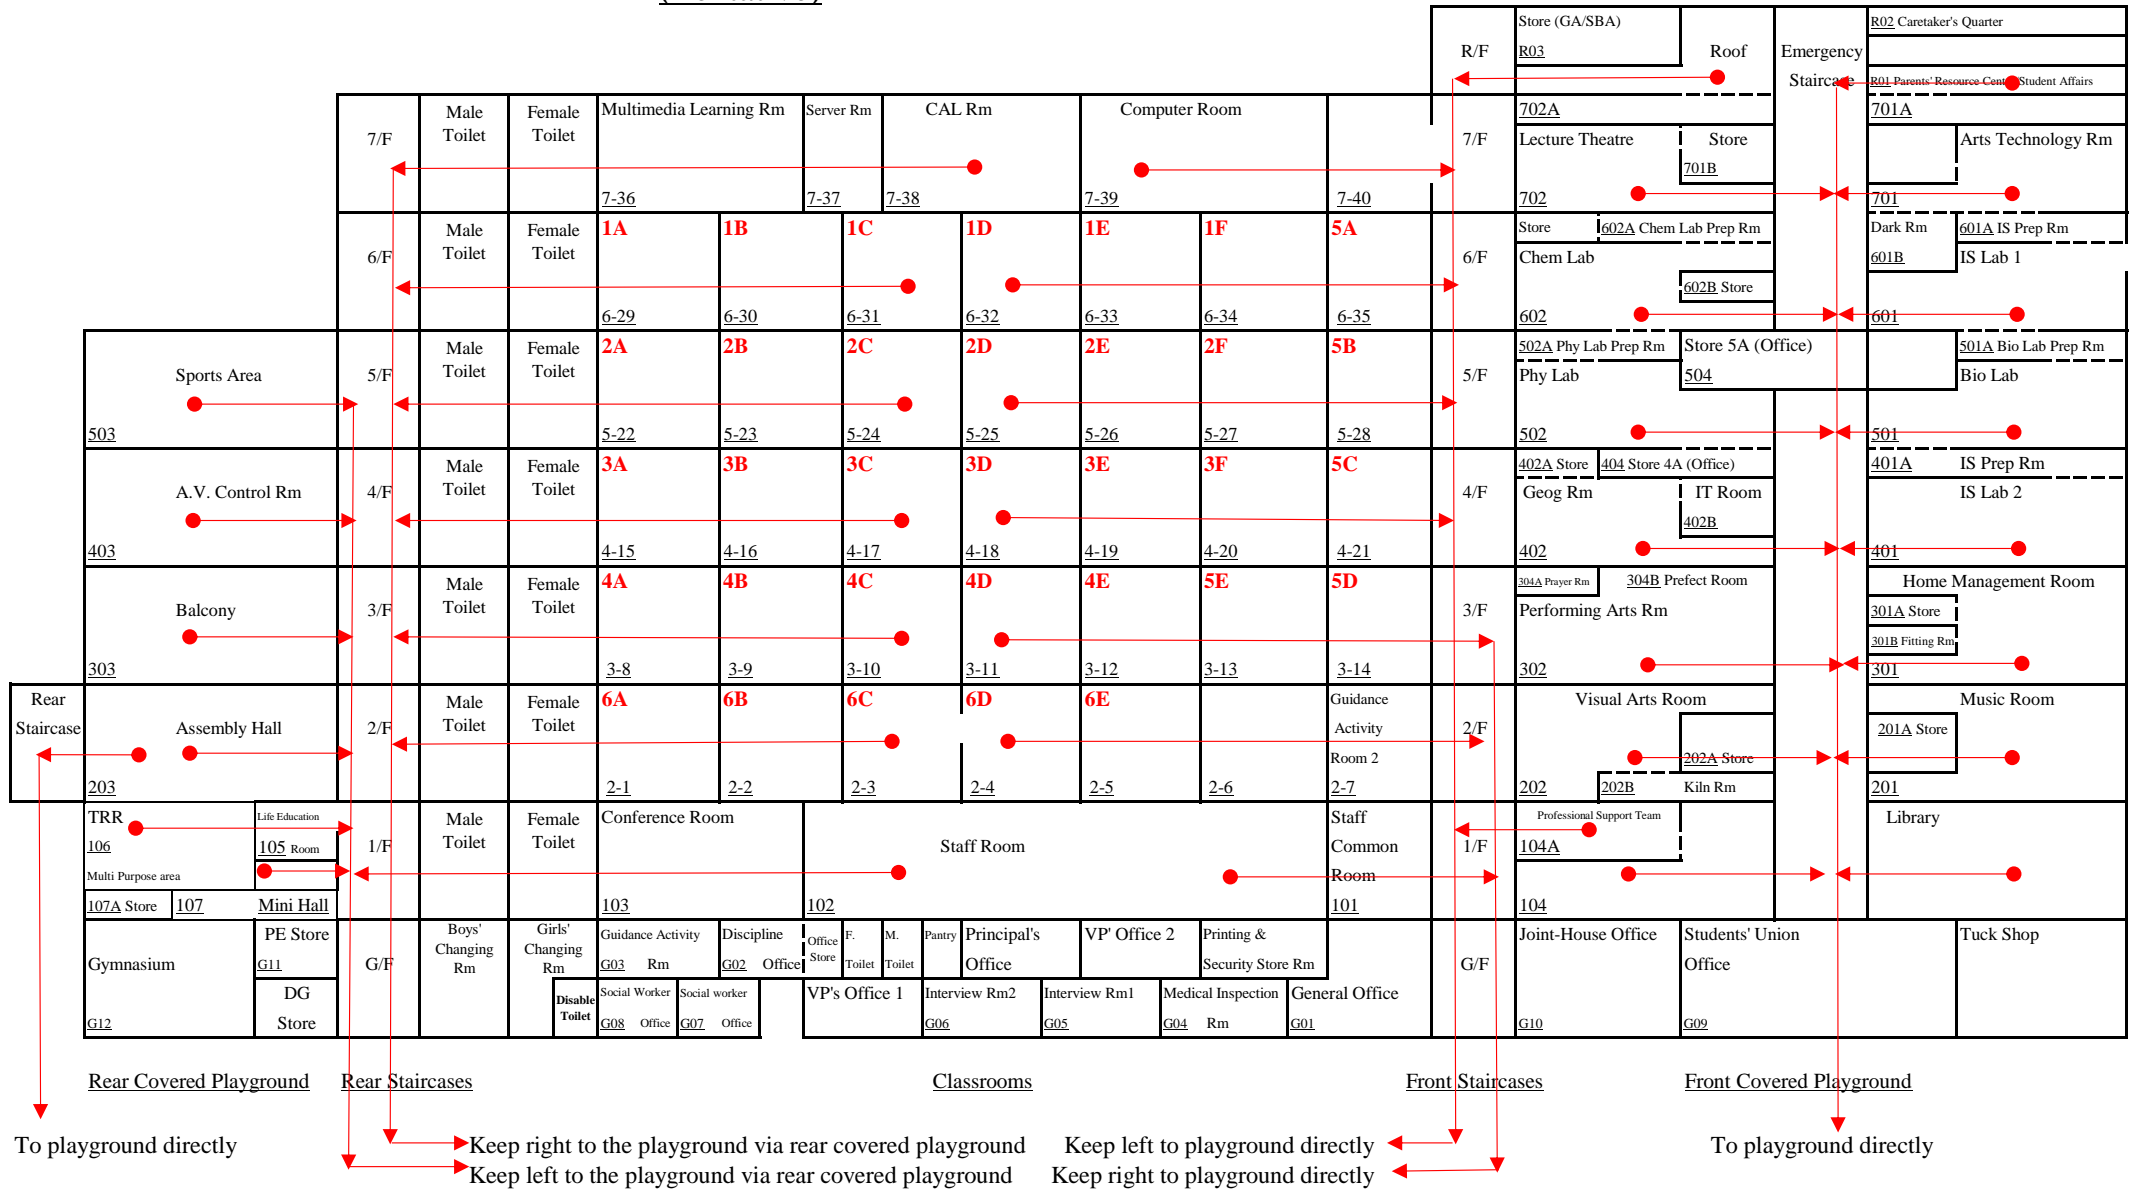

Shatin Tsung Tsin Secondary School

Campus Map(2024-2025)

(Tentative)

Remark: Students should leave the room, go down to playground one after another and line up properly in the playground