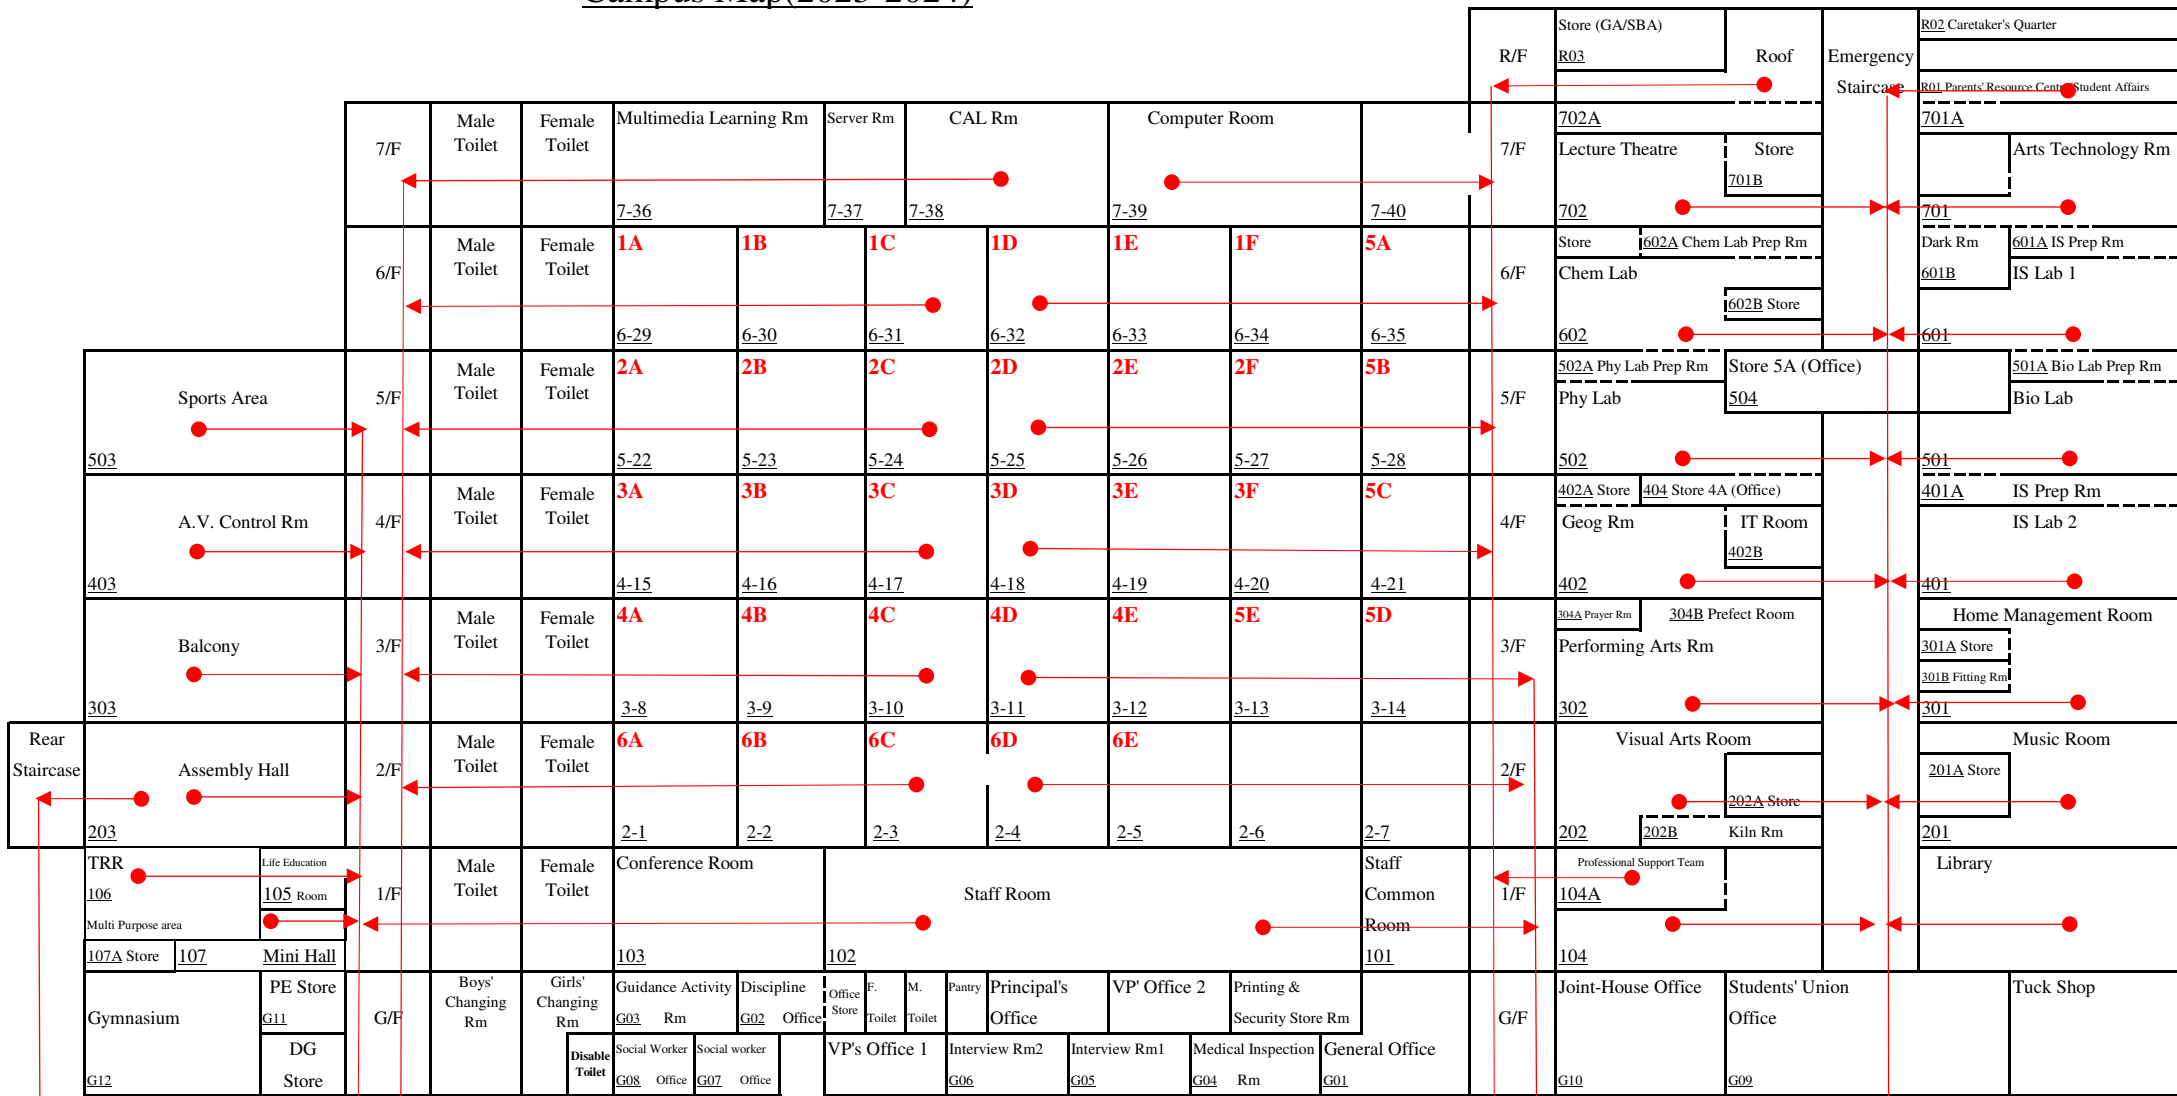

Shatin Tsung Tsin Secondary School

Campus Map(2023-2024)

Rear Covered Playground

Rear Staircases

Classrooms

Front Staircases

Front Covered Playground

To playground directly

Keep right to the playground via rear covered playground

Keep left to playground directly

Keep left to the playground via rear covered playground

Keep right to playground directly

To playground directly

Remark: Students should leave the room, go down to playground one after another and line up properly in the playground